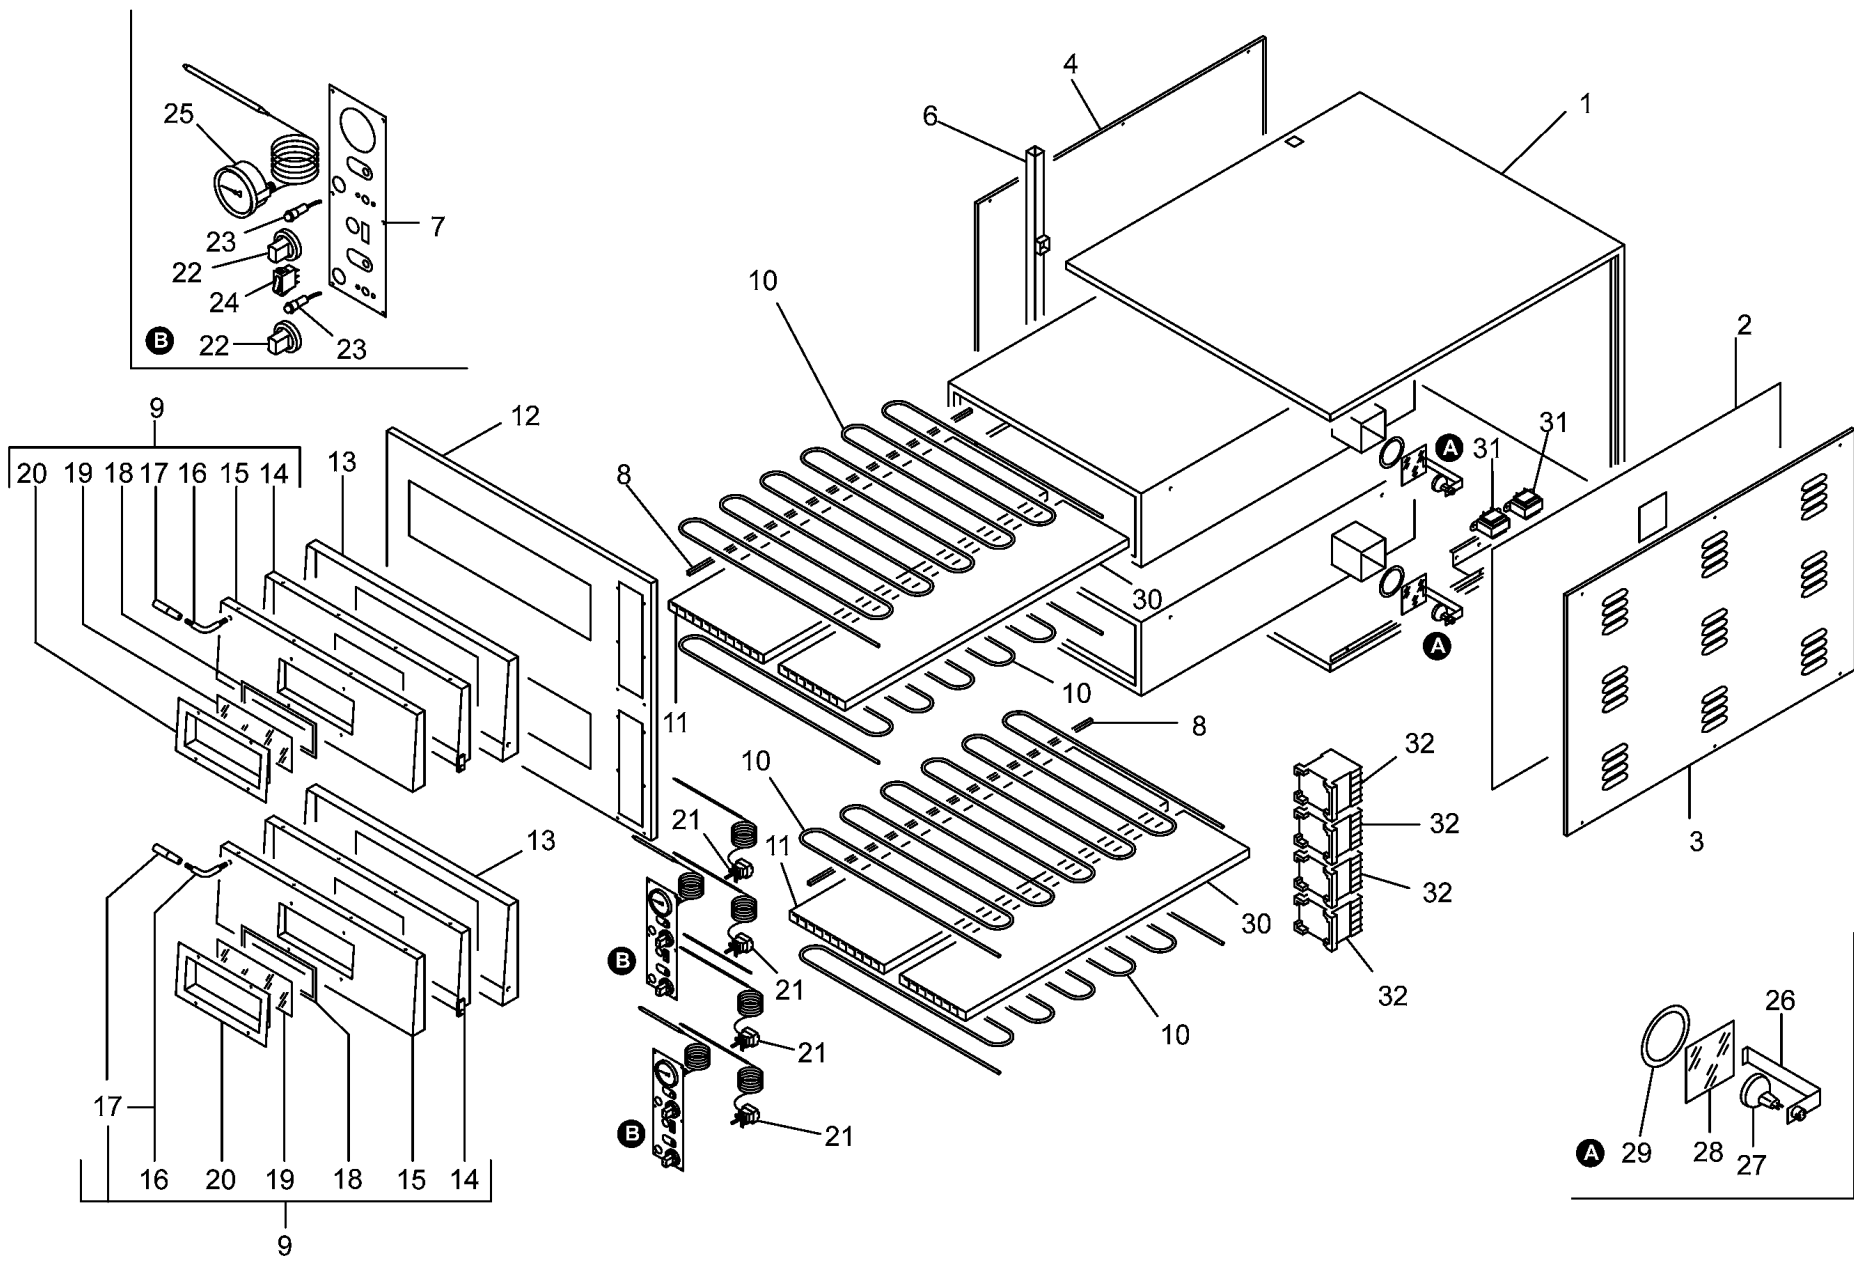

POS.	CODE
2	CO5039
3	CO1227
3	CO1228
3	CO1229
3	CO1230
3	CO1231
3	CO1783
4	CO1232
4	CO1233
4	CO1234
4	CO1235
4	CO1236
4	CO1784
7	SL3700
8	CO1244
8	CO1245
8	CO1246
9	CO1264
9	CO1265
9	CO1266
9	CO1267
10	CO3651
10	CO3652
10	CO3653
11	CO1274
11	CO1275
11	CO2858
13	CO1254
13	CO1255
14	CO1256
14	CO1257
15	CO1258
15	CO1259
15	CO1260
15	CO1261
16	CO1214

TAVOLA RICAMBI
SPARE PARTS

fme4-44-6-w6-66-w66-9-99
0