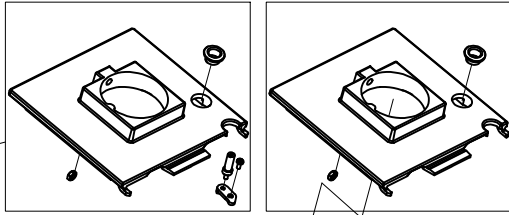

ESPLOSO_Single Dose Pro

18/07/2025

ESGR-2341-01v2503

110V/60Hz - 220V/60Hz - 220-230V/50Hz - 230-240V/50Hz

RIC-COP.2341-002
*FOR PURCHASED
COFFEE GRINDERE
UP TO: 03/2025*

RIC-COP.2341-001

RIC-FUN.2325-001

RIC-BIC.2311-001