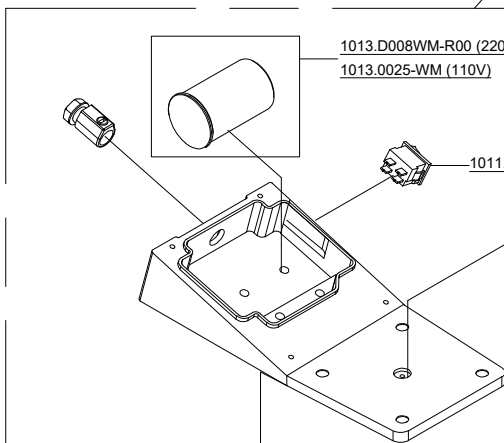

RIC-PIE.2316-001

1005.0240F5A G.B. - U.K.
1005.0225 SCHUKO 1.2 mt
1005.0110 USA
1005.4220 SVIZZERA - SWITZERLAND
1005.1250 COREA - KOREA
1005.6220 CINA - CHINA